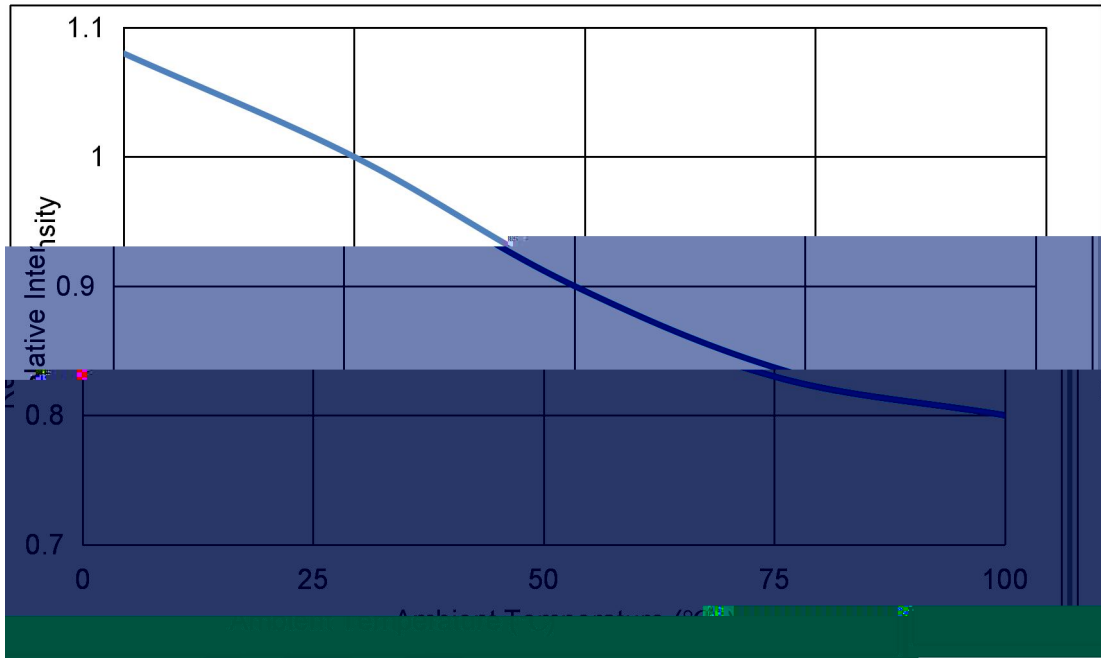

LED

SM

RoHS

oP

1.

±

± 0.2

0.1ms, 1/10.

± 0.1V.

± 2nm

± 10%

. LED

± 0.1

LED

/ LED

LED

100PPM

LED

900PPM

LED

900PPM

1500PPM

LED

LED