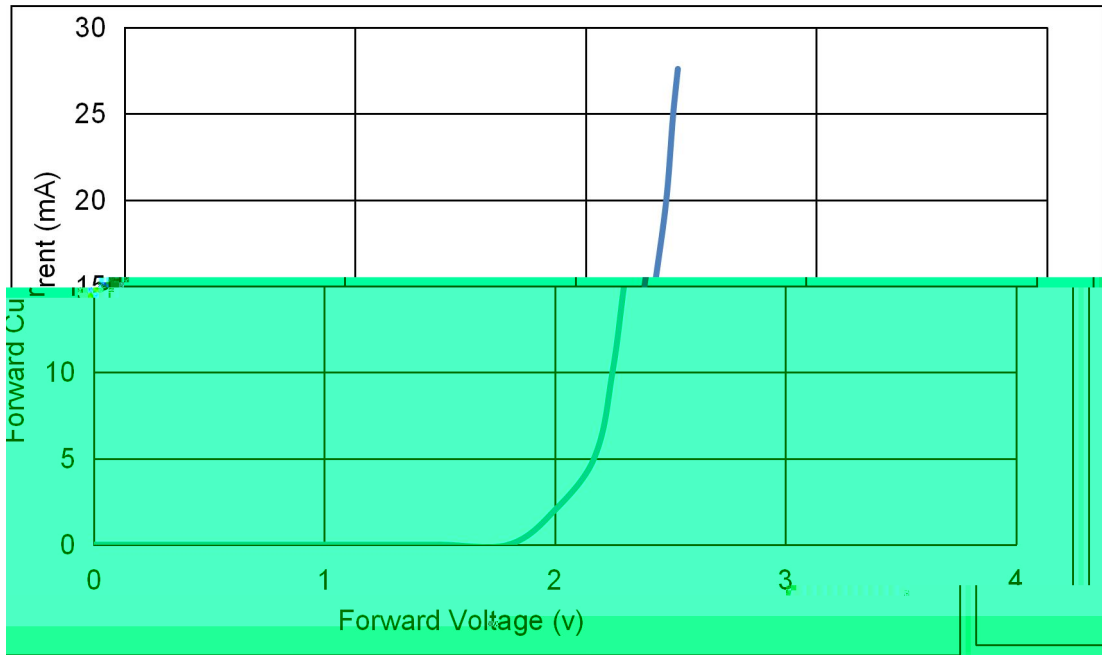

LED

SM

RoHS

oP

1.

±

± 0.2

0.1ms, 1/10.

± 0.1V.

± 2nm

± 10%

. LED

± 0.1

LED

/ LED

LED

100PPM

LED

900PPM

LED

900PPM

1500PPM

LED

LED