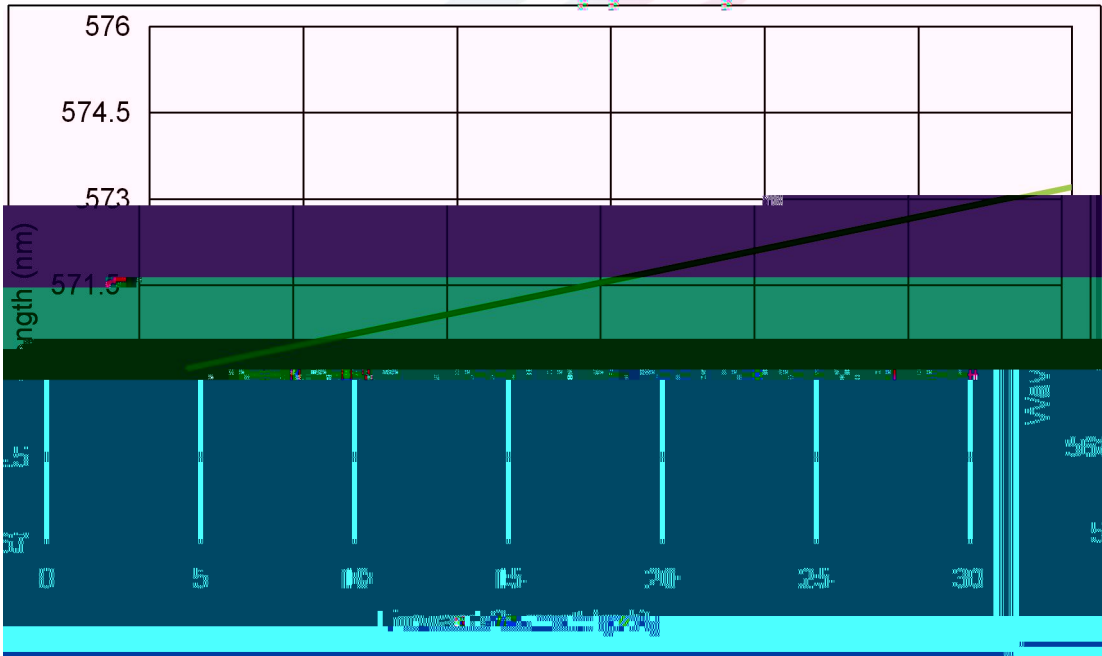

LED

SM

RoHS

oP

1.

±

± 0.2

0.1ms, 1/10.

± 0.1V.

± 2nm

± 10%

. LED

± 0.1

LED

/ LED

LED

100PPM

LED

900PPM

LED

900PPM

1500PPM

LED

LED