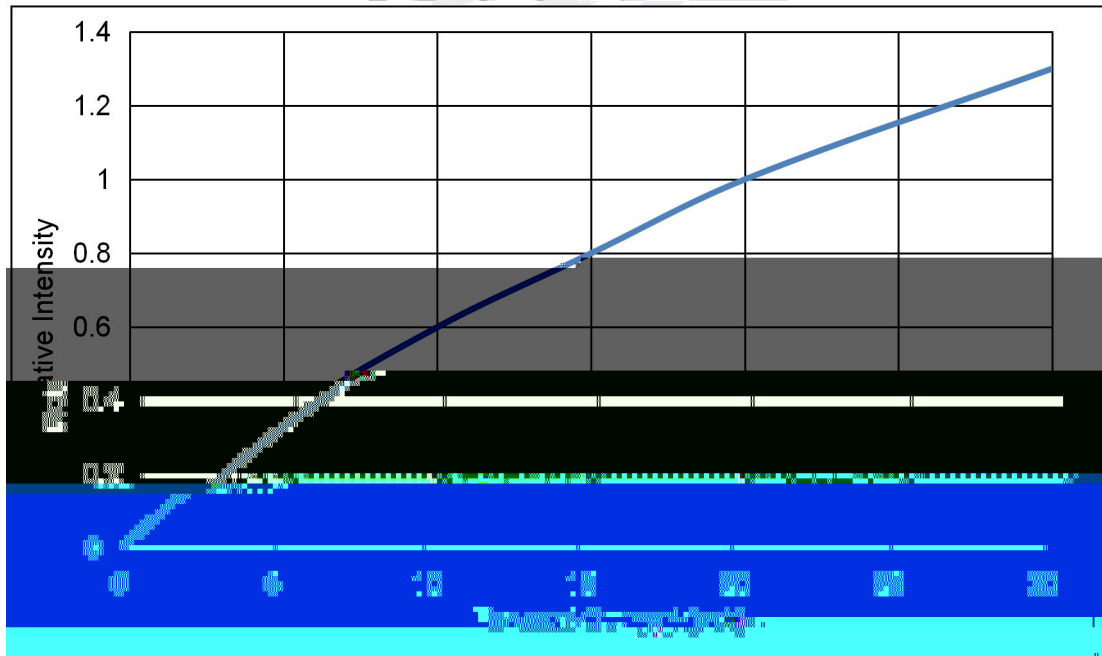

LED

SM

RoHS

oP

1.

±

± 0.2

0.1ms, 1/10.

± 0.1V.

± 2nm

± 10%

. LED

± 0.1

LED

/ LED

LED

100PPM

LED

900PPM

LED

900PPM

1500PPM

LED

LED