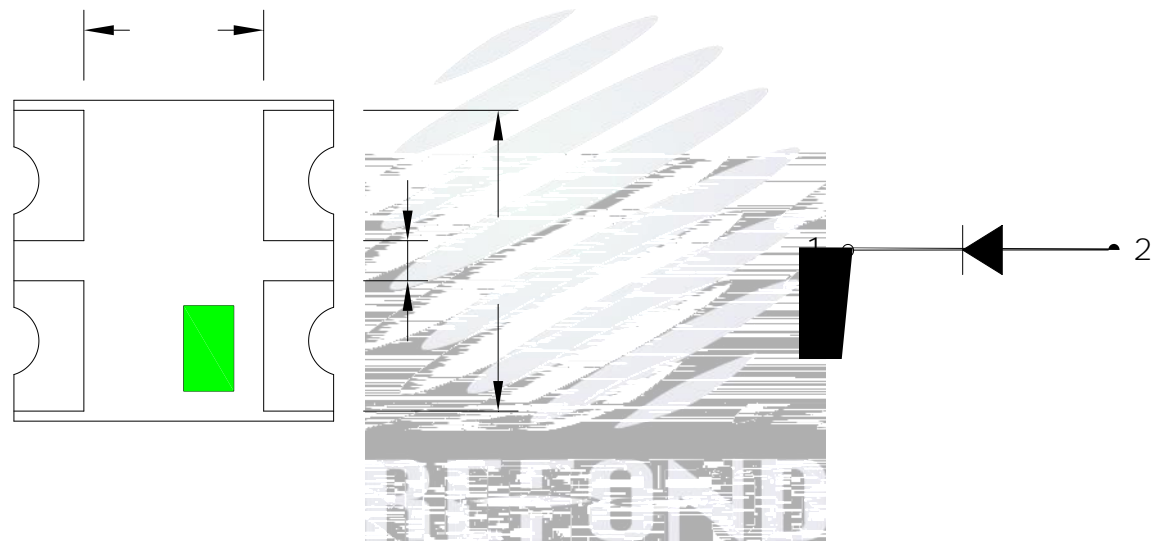

LED

SM

RoHS

oP

1.

±

± 0.2

0.1ms, 1/10.

100PPM

LED

900PPM

LED

900PPM

1500PPM

LED

LED